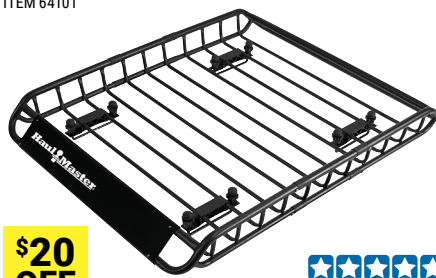

\$30 OFF

- Platform adjusts to almost any bike

\$129⁹⁹ WAS ~~\$159⁹⁹~~

COMPARE TO ULTRA-TOW **SAVE \$110**
 ITEM **\$239⁹⁹** (1140 reviews)

150 lb. Capacity Roof-Mounted Steel Cargo Carrier

ITEM 64101

\$20 OFF

(1083 reviews)

\$79⁹⁹ WAS ~~\$99⁹⁹~~

COMPARE TO MAXXHAUL **SAVE \$30**
 ITEM **\$109⁹⁹**

Universal Roof Cross Bars, Set of 2

ITEM 64877

(857 reviews)

- 150 lb. capacity
- Easy to install

25% OFF