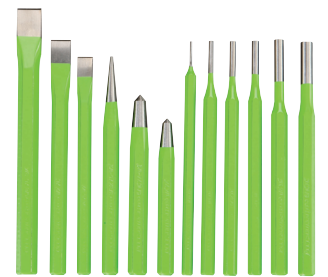

PITTSBURGH PRO

LIFETIME WARRANTY

Cold Chisel and Punch Set, 12-Piece

ITEM 66440

★★★★★ (333 reviews)

33% OFF

$9⁹⁹

WAS ~~$14⁹⁹~~ COMPARE TO DASCO PRO ~~$39⁹⁷~~ SAVE **75%**