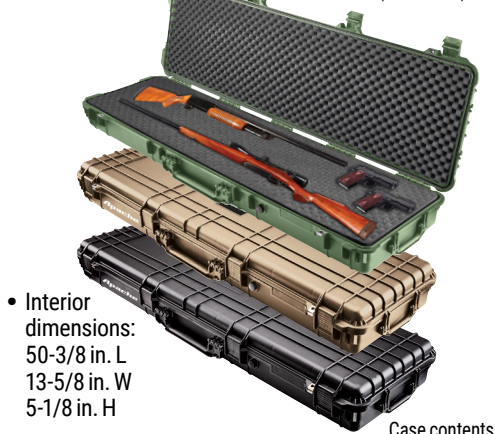

9800 Weatherproof Protective Rifle Cases Long
Apache ★★★★★ (2209 reviews)

- Interior dimensions:
  50-3/8 in. L
  13-5/8 in. W
  5-1/8 in. H

Case contents and locks not included.

$40 OFF AVAILABLE IN 3 COLORS
Green ITEM 58657 | Tan ITEM 56862 | Black ITEM 64520
$129⁹⁹ WAS ~~$169⁹⁹~~ **SAVE $190**
COMPARE TO PELICAN 1750 **$319⁹⁹**

PITTSBURGH ★★★★★ (2338 reviews)
2 Ton Capacity Foldable Shop Crane
ITEM 69514