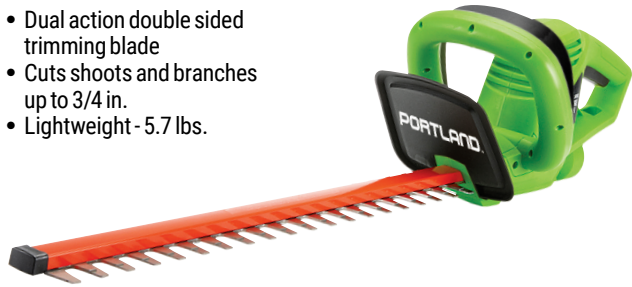

## PITTSBURGH LIFETIME WARRANTY Comfort Grip Screwdriver Set 70 Piece

ITEM 56103

- Chrome vanadium steel shaft

33% OFF

**\$19.99** WAS \$29.99

COMPARE TO SORAKO ST50151 \$50.77 **SAVE 60%**

★★★★★ (571 reviews)

## PORTLAND 22 in. Corded Electric Hedge Trimmer

ITEM 62630

- Dual action double sided trimming blade
- Cuts shoots and branches up to 3/4 in.
- Lightweight - 5.7 lbs.

14% OFF

**\$29.99** WAS \$34.99

COMPARE TO BLACK+DECKER HT22 \$72.98 **SAVE 58%**