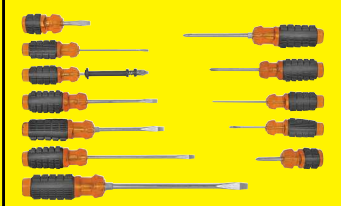

Cushion Grip Screwdriver Set, 12 Pc.

ITEM 61344