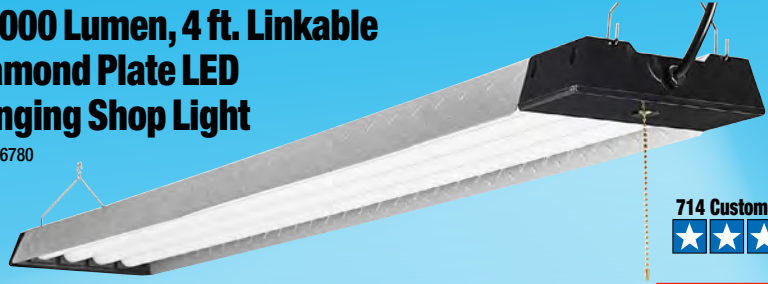

LEARN MORE
APPLY NOW

SPRING SAVINGS EXTRAVAGANZA

BRAUN™ PROFESSIONAL LIGHTING SOLUTIONS

10,000 Lumen, 4 ft. Linkable Diamond Plate LED Hanging Shop Light

ITEM 56780

714 Customer Reviews
★★★★★

18% OFF
\$44.99 WAS ~~\$54.99~~