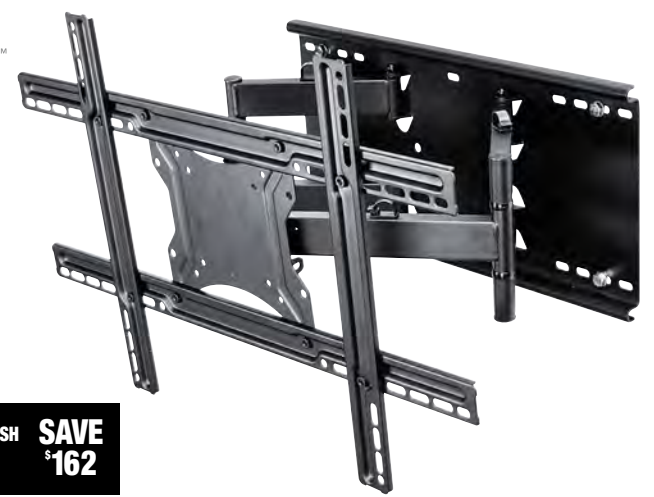

COBRA™

ARMSTRONG™ 37 in. to 80 in. Full-motion TV Wall Mount

ITEM 64357

24% OFF

\$37.99 WAS ~~\$49.99~~

COMPARE TO ROCKETFISH RF-H1L23 **\$199.99** SAVE \$162

Supports TVs up to 130 lbs.

3247 Customer Reviews
★★★★★