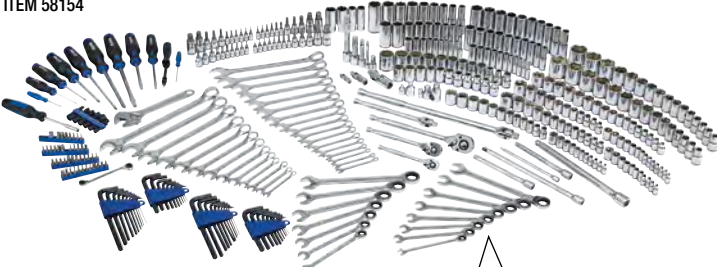

23% OFF

\$64⁹⁹ WAS ~~\$84⁹⁹~~ **SAVE \$46**

PITTSBURGH 16 ft., 6 Gauge Jumper Cables

- ITEM 60396

25% OFF

\$14⁹⁹ WAS ~~\$19⁹⁹~~ **SAVE 58%**

HARDY® 5 Mil Nitrile Powder-free Gloves Light Blue, 100 Pk.

- ITEM 64417, 64418, 68496, 68497, 68498

40% OFF

AVAIL. IN SM, MED, LG, XL, XXL

\$8⁹⁹ WAS ~~\$14⁹⁹~~ **SAVE 60%**

Grant's Cotton Terry Cleaning Towels 14 in. x 16 in., 12 Pk.

- ITEM 63364
- Perfect for washing, drying, and polishing

33% OFF

\$5⁹⁹ WAS ~~\$8⁹⁹~~ **SAVE 46%**

QUINN

Master Technician Tool Set, 428 Pc.

- 1/4 in., 3/8 in. and 1/2 in. ratchets
- 251 shallow, deep, bit, SAE/Metric sockets
- 30 fully polished SAE/Metric combination wrenches

15 FULLY POLISHED RATCHETING WRENCHES