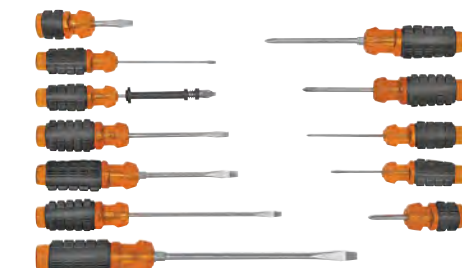

37% OFF

$4⁹⁹ WAS ~~$7⁹⁹~~

2240 Customer Reviews

COMPARE TO HUSKY $19⁹⁹ **SAVE 75%**

PITTSBURGH LIFETIME WARRANTY

Combination Ratcheting Wrench Sets, 7 Pc.

3087 Customer Reviews

Your Choice

SAE ITEM 96654
Metric ITEM 95552