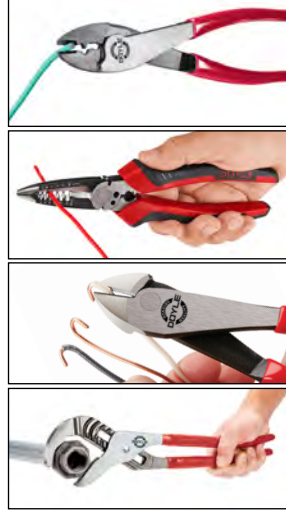

PLIERS **PITTSBURGH** GOOD

SAVE UP TO 61%

6 PIECE PLIERS SET
Customer Rating **★★★★**
ITEM 64103/64729
COMPARE TO TOOL SHOP $14.99 MODEL: 2448469

5 PIECE PLIERS SET WITH COMFORT GRIPS
Customer Rating **★★★★**
ITEM 64136
COMPARE TO EVOLV $20.99 MODEL: 10047

4 PIECE TONGUE AND GROOVE PLIERS SET
Customer Rating **★★★★**
ITEM 64092/64091/64093 shown
COMPARE TO KOBALT $26.64 MODEL: 50727

3 PIECE CURVED JAW LOCKING PLIERS SET
Customer Rating **★★★★**
ITEM 91684/61249 64035/64036 shown
COMPARE TO STALWART $25.99 MODEL: 1000221

QUINN **BETTER**

SNAP RING PLIERS WITH REVERSIBLE ACTION

Customer Rating **★★★★**

SHOP ALL QUINN PLIERS

SAVE 50%

$14.99

REPLACEMENT TIPS INCLUDED

ITEM 63938
COMPARE TO CHANNELLOCK $29.99 MODEL: 927

4 PIECE PREMIUM PLIERS SET

SAVE 57%

$22.99

Customer Rating **★★★★**

COMPARE TO CRAFTSMAN $53.99 MODEL: 71048
ITEM 64262

DOYLE **BEST**

9-1/2" WIRE CRIMPING TOOL

Customer Rating **★★★★**

ITEM 63989
$15.99

COMPARE TO KLEIN TOOLS $31.99 MODEL: 1006

MULTI-PURPOSE PLIERS

Customer Rating **★★★★**

ITEM 64868
$24.99

SHOP ALL DOYLE PLIERS

8" HIGH LEVERAGE DIAGONAL CUTTING PLIERS

Customer Rating **★★★★**

$15.99

ITEM 64570

12" HIGH PERFORMANCE GROOVE JOINT PLIERS

Customer Rating **★★★★**

ITEM 64466
$10.99

SAVE UP TO 48%

BREMEN **BEST**

CURVED JAW

Starting at **$5.99**

Item 63867, Item 63868, Item 63869

LONG NOSE

Starting at **$6.79**

Item 63870, Item 63871

LOCKING PLIERS

C-CLAMP

Starting at **$7.99**

Item 63863, Item 64563, Item 64564

Customer Rating **★★★★**

STRAIGHT JAW

$7.99

- One-hand speed release locking mechanism
- 1/4" square drive thumbscrew design easily adjusts clamping pressure

DOYLE **BEST**

Customer Rating **★★★★**

NEW

24" COMPOUND BOLT CUTTER

• Cuts with over 20% less effort

ITEM 56699
$34.99

7/16" JAW CAPACITY

RUBBER GRIPS for comfort and control

COMPOUND ACTION DESIGN cuts with over 20% less effort