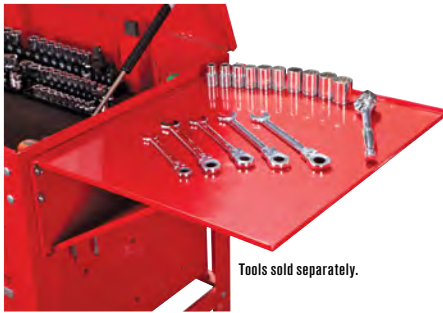

FOR 5 DRAWER MECHANIC'S CARTS

- 18-1/4" L x 16-7/8" W surface area

Customer Rating
★★★★★

SAVE $130

ITEM 62207
$29⁹⁹

COMPARE TO SNAP-ON $160
MODEL: KRA4126P80

Tools sold separately.

FOR 4 DRAWER TECH CARTS

- 13-7/8" L x 15-1/2" W surface area

Customer Rating
★★★★★

SAVE $131

ITEM 56439
$24⁹⁹

COMPARE TO SNAP-ON BLUE-POINT $156
MODEL: KRA4126PC