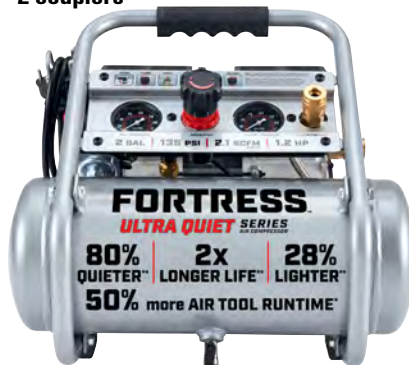

2 GALLON, 135 PSI OIL-FREE

ULTRA QUIET SERIES

- Air delivery: 2.2 SCFM @ 90 PSI
- Up to 80% quieter**
- Aluminum Tank
- 2 couplers

★★★★★

ITEM 64596

SAVE $29

$159⁹⁹

COMPARE TO CALIFORNIA AIR TOOLS $189
MODEL: CAT-2010A