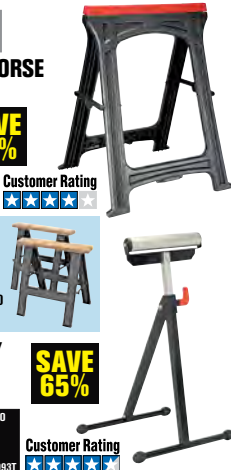

132 lb. CAPACITY ROLLER STAND

ITEM 68898
$17.49
COMPARE TO BORA $49.99 MODEL: PWR-S0931 **SAVE 65%**

FLOOR SWEEPERS

SAVE 46% Customer Rating **★★★★**

17" MAGNETIC
ITEM 62704/98398
$11.99

22" MAGNETIC WITH RELEASE
ITEM 98399
$34.99

30" MAGNETIC WITH WHEELS
ITEM 93245 shown
$74.99
COMPARE TO GRIP $74.99 MODEL: S3420 **$39.99**

MOVING BLANKETS

SAVE UP TO 60%

40" x 50"
ITEM 63959
$3.99
COMPARE TO PRATT RETAIL SPECIALTIES $5.99 MODEL: HOMOVBLAN

40" x 72"
ITEM 62336
69504/47262 shown
$4.99
COMPARE TO PRATT RETAIL SPECIALTIES $9.99 MODEL: HOMOVBLAN

72" x 80"
ITEM 69505
62418
66537 shown
$7.99
COMPARE TO BLUE HAWK $19.99 MODEL: 77280

72" x 80" CAMOUFLAGE
ITEM 69508
66044 shown
$10.99
Customer Rating **★★★★**

GOATSKIN DRIVING GLOVES
Customer Rating **★★★★**
$5.99 **SAVE 39%**
COMPARE TO DIGZ $9.97 MODEL: 78221-010
ITEM 66626

3/8" x 100 ft. DIAMOND BRAID ROPE
Customer Rating **★★★★**
$10.99
ITEM 61678/62865
92463 shown