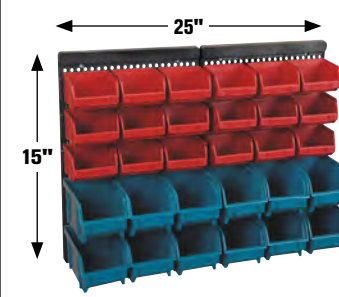

30 BIN WALL MOUNT PARTS RACK

ITEM 63306
63151 shown
$19⁹⁹
Customer Rating
★★★★★
COMPARE TO $26⁹⁹ STEEL CORE MODEL: 42703
SAVE 25%

47 BIN FLOOR MOUNT PARTS RACK
ITEM 95736 **$84⁹⁹**

IP55 RATED ORGANIZERS

SMALL ORGANIZER • 1-5/8" H x 9" L x 4-3/4" W