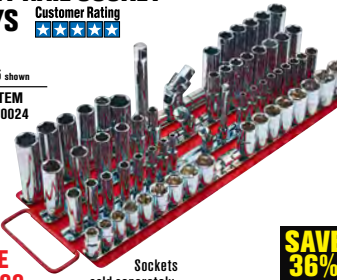

U.S. GENERAL TOOL ORGANIZERS

MULTI-RAIL SOCKET TRAYS

Customer Rating
★★★★★

SAE - RED
ITEM 70025 shown
METRIC - BLACK
ITEM 70024

YOUR CHOICE $19⁹⁹

Sockets sold separately.

SAVE 36%
COMPARE TO SNAP-ON $31⁵⁰
MODEL: SPKTRILSTRY