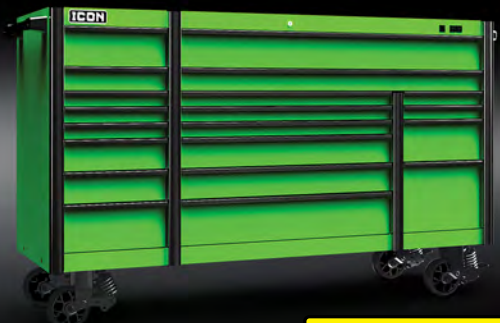

**56" BASE CABINET**  
 OLD PRICE ~~\$3999<sup>99</sup>~~  
 NEW PRICE ~~\$2799<sup>99</sup>~~  
**SAVE \$1760**

**\$2239<sup>99</sup>** WITH 20% OFF COUPON  
~~\$2299<sup>99</sup>~~  
**\$63/mo.**  
 0% INTEREST  
 36 Equal Monthly Payments  
 Learn More >>