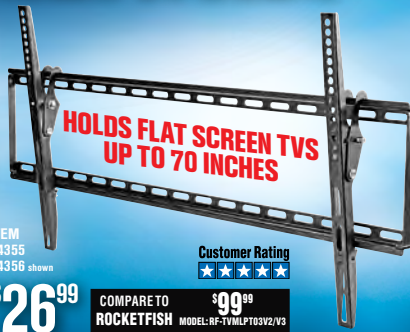

TILTING FLAT PANEL TV MOUNT

- Supports 176 lbs.
- Fits most 37" to 70" flat screen TVs

SAVE $73

ITEM 64355
64356 shown
$26⁹⁹
COMPARE TO ROCKETFISH MODEL:RF-TVMLPT03V2/V3 **$99⁹⁹**
Customer Rating ★★★★★