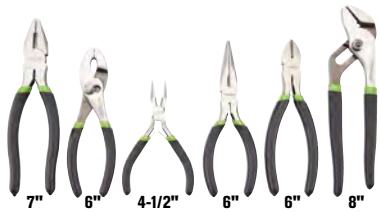

PLIERS **PITTSBURGH** GOOD

SAVE UP TO 61%

6 PIECE PLIERS SET
Customer Rating **★★★★**
ITEM 64103/64729
COMPARE TO TOOL SHOP $14.99 MODEL: 2448469