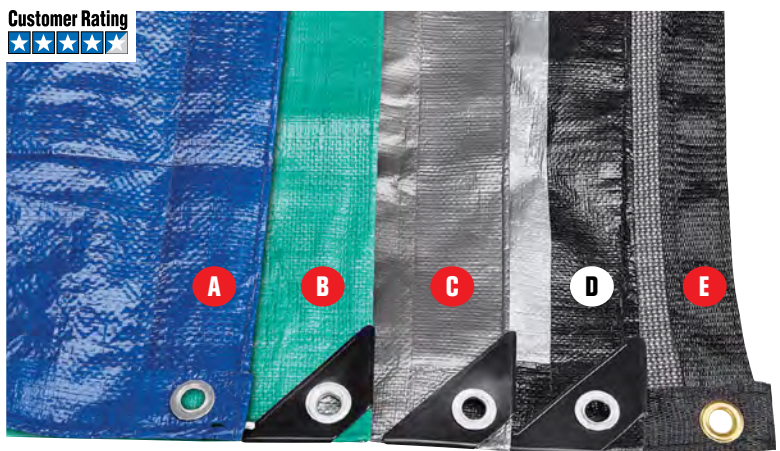

WEATHER-RESISTANT TARPS DOUBLE STRENGTH REINFORCED EDGES

- **A ALL PURPOSE - 4 MIL THICK** Starting at $2.99
- **B FARM QUALITY - 7 MIL THICK** Starting at $3.99
- **C REFLECTIVE HEAVY DUTY - 9 MIL THICK** Starting at $3.99
- **D EXTREME HEAVY DUTY 12 MIL THICK DOUBLE SIDED** Starting at $11.99
- **E MESH - 60% TO 70% SHADE** Starting at $24.99

TARP ACCESSORIES Starting at $2.99

- **4 PIECE BALL STRETCH CORD SET** ITEM 62838 47302 shown $2.99
- **8 PIECE BALL-END ELASTIC FASTENERS** ITEM 62825 47414 shown $2.99
- **104 PIECE, 1/2" GROMMET INSTALLATION KIT FOR TARPS** ITEM 63237 30037 shown $4.49